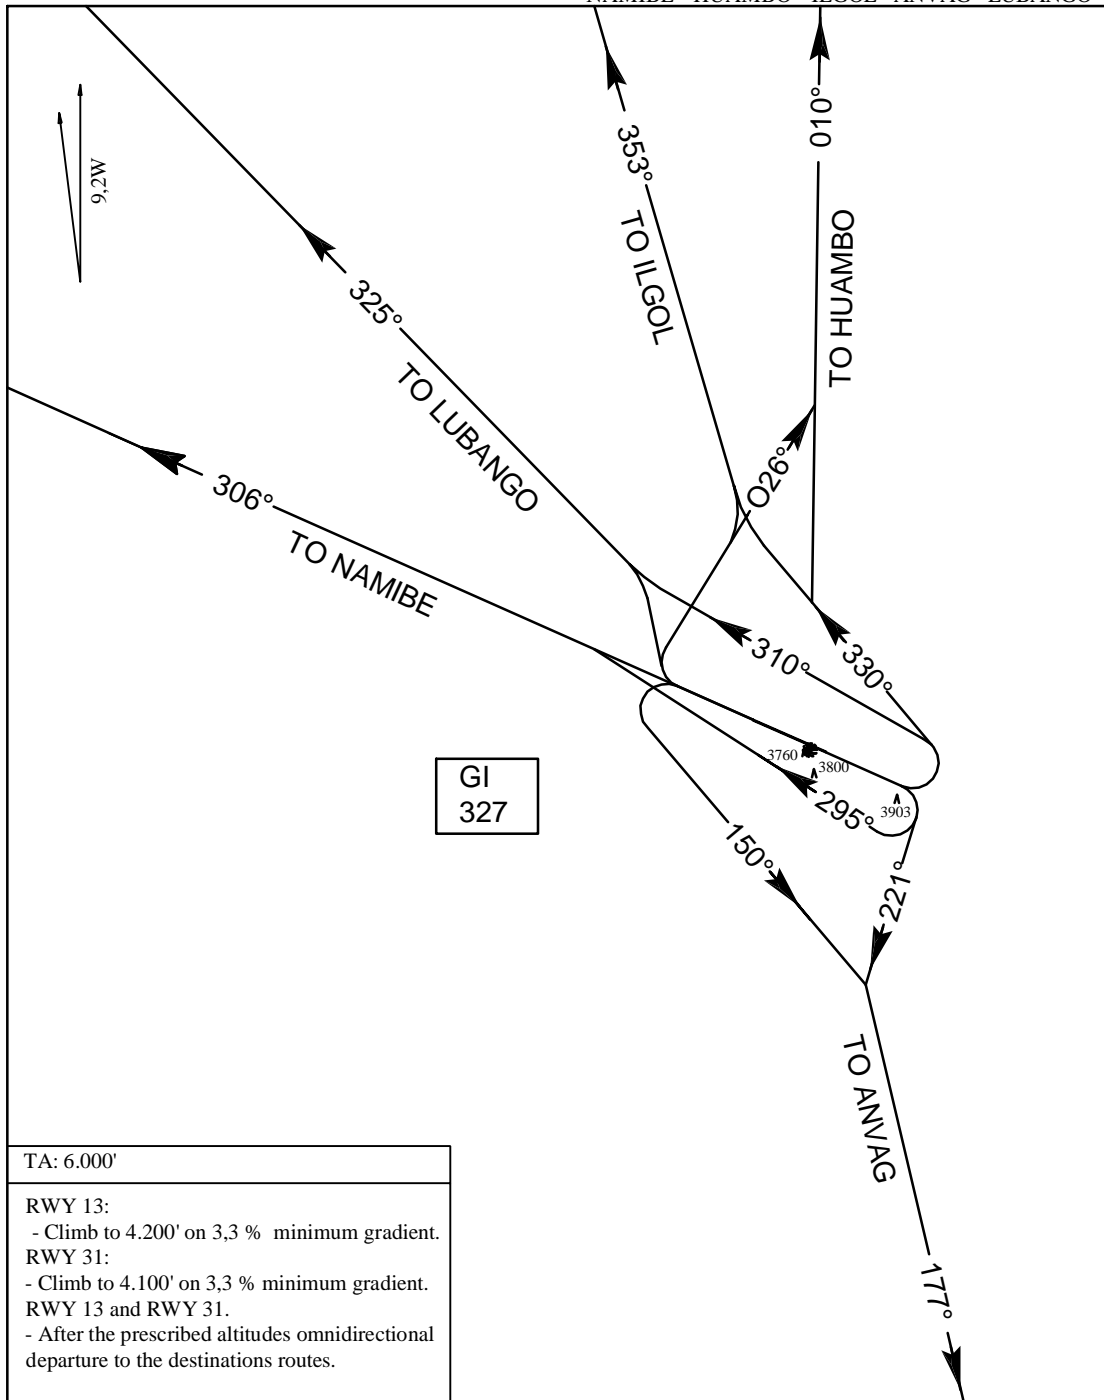

# SID - FNGI

TWR 118.7

ANGOLA

ONDJIVA / 11 DE NOVENBRO

NAMIBE - HUAMBO - ILGOL - ANVAG - LUBANGO

TA: 6.000'

RWY 13:

- Climb to 4.200' on 3,3 % minimum gradient.

RWY 31:

- Climb to 4.100' on 3,3 % minimum gradient.

RWY 13 and RWY 31.

- After the prescribed altitudes omnidirectional departure to the destinations routes.